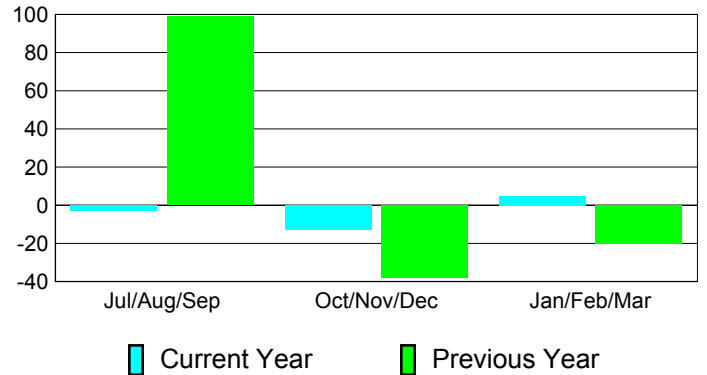

Membership Results
2010-2011

Membership
2009-2010

Month	Net Memb Goal	Actual New Memb	Actual Dropped Memb	Gain/Loss of Memb	Gain/Loss of Memb
Jul/Aug/Sep	30	177	-180	-3	99
Oct/Nov/Dec	80	92	-105	-13	-38
Jan/Feb/Mar	40	80	-75	5	-20
Totals	150	349	-360	-11	41

Membership Results 2010-2011

Goal, New, Dropped, Gain/Loss

Comparison of Membership Gain/Loss

Current Year Compared to the Previous Year

Gender Comparison 2010-2011

Jul/Aug/Sep

Oct/Nov/Dec

Jan/Feb/Mar