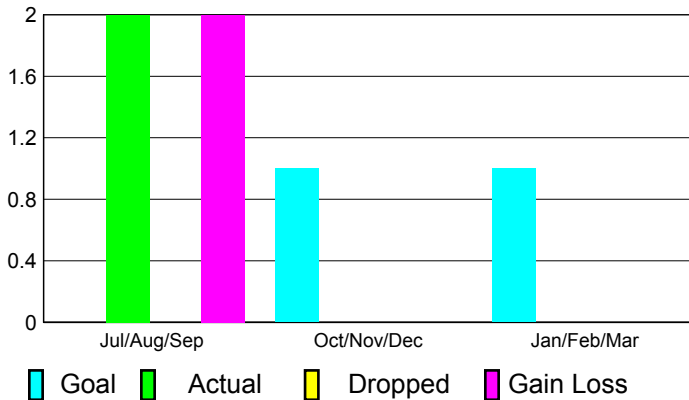

2010-2011 GMT Reports for District (or Undistricted) District 330 A

GMT: Shinobu Goto

Location: JAPAN

GMT CA: 5

CLUBS

Club Results
2010-2011

Clubs
2009-2010

Month	New Club Goal	Actual New Clubs	Actual Dropped Clubs	Gain/Loss of Clubs	Gain/Loss of Clubs
Jul/Aug/Sep	0	2	0	2	0
Oct/Nov/Dec	1	0	0	0	0
Jan/Feb/Mar	1	0	0	0	0
Totals	2	2	0	2	0

Club Results 2010-2011

Goal, New, Dropped, Gain/Loss

Comparison of Club Gain/Loss

Current Year Compared to the Previous Year

YTD Status Quo Clubs 2010-2011

Status Quo Clubs Compared to Status Quo Members

MEMBERSHIP