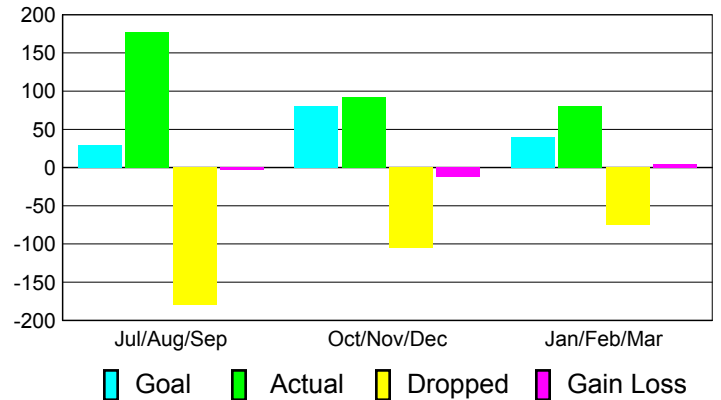

Membership Results 2010-2011

Goal, New, Dropped, Gain/Loss

Comparison of Membership Gain/Loss

Current Year Compared to the Previous Year